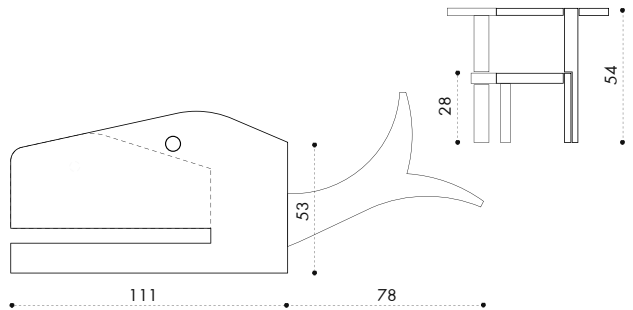

table md

b+1 designs

Description

The Moby Dick table is a two pieces design: the mother whale and its baby whale. Baby whale lives, like Jonas, below its mother but it can emerge from hiding to become a side table, if the situation requires it. Designed by Guillermo García-Badell, Moby Dick table belongs to the b+1 second collection. Produced only on request by la Navarra, whose traditional practice guarantees exclusivity.

Technical Info

Dimensions

Materials

Solid Birch

Sides in natural wood, ob blue finish

Colours

Designs b+1 architects